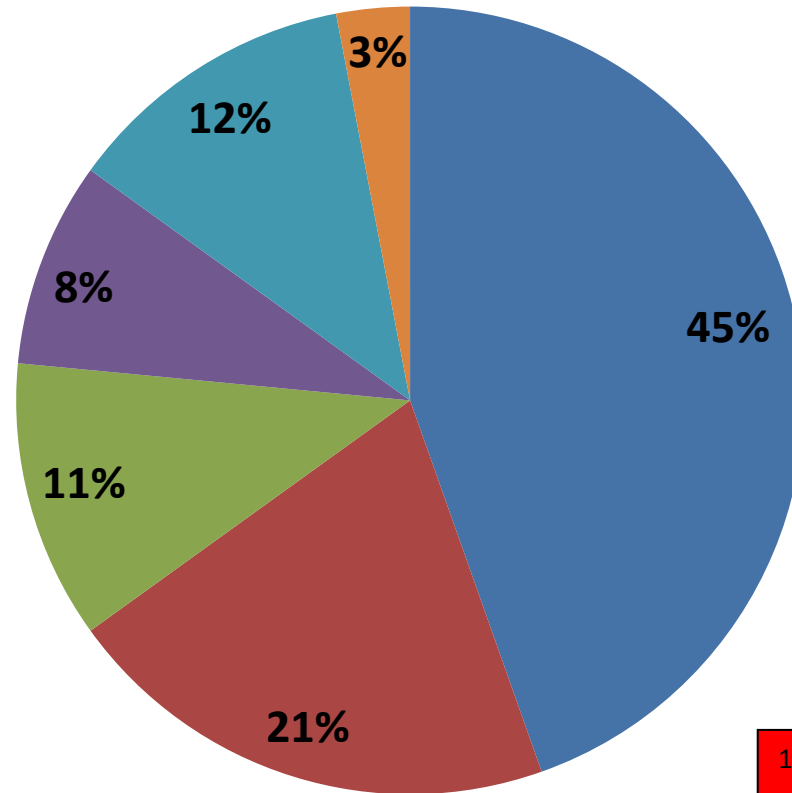

Composition of the 31st Dáil

■ Fine Gael ■ Labour Party ■ Fianna Fáil ■ Sinn Féin ■ Independents ■ Other

166 members in total